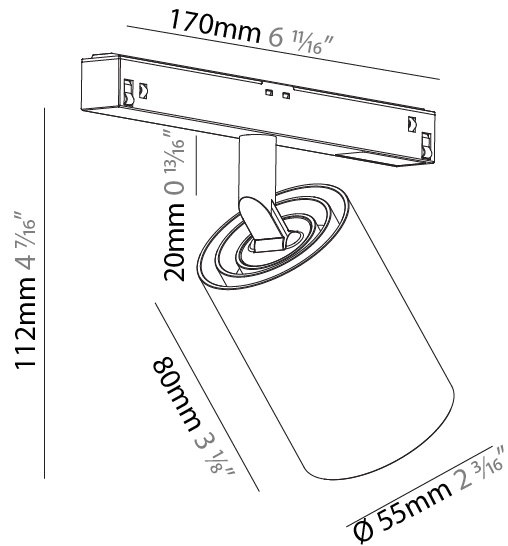

1. To build a product code in our configurator select the specify button on the base model # product page
2. To build a manual product code on this datasheet choose from the options listed below in blue font and add the suffix to the base model #

GENERAL

Series: Centriq
Subseries: Centriq for Clicktrack
Brand: Prolicht
Division: Architectural
Mounting Type: Track
Mounting Location: Ceiling
Subcategory: Spots

PHYSICAL

Shape: Cylinder
Diameter (mm): 55
Diameter (in): 2 3/16
Length (mm): 170
Length (in): 6 11/16
Height (mm): 112
Height (in): 4 7/16
Light Distribution: Adjustable / Direct
Fixture Finish: SSR / BKV / CWI / CRY / HAB / UFT / ITA / RUA / FTG / MYG / LOD / PUS / FRO / FUP / KIA / POP / BLS / SPG / MEY / GOH / GUM / CHC / COM / ABZ / JAG / OBR / MOS / ROR
Fixture Material: Aluminum

ELECTRICAL

Lamp Type: LED (Zhaga Standard)
Input Wattage (W): 12
Total Output Wattage (W): 10.9
Dimming: Non-Dimmable
Driver Included: No
Driver Location: Remote
Driver Type: Constant Voltage - Universal
Driver Class: Class 2
Input Voltage (V): 48
Constant Current (MA): 580
Upon Request: 0-10Vdc dimming / DALI dimming

LED

Number of LEDs: 1
Color Temperature (°K): 2700 / 3000 / 4000
Max. Delivered Lumen (lm): 750 / 780 / 840
CRI: >90 CRI

OPTICAL

Reflector°: 17 / 33 / 46
Optic°: 15 / 25 / 35
Adjustability: Rotational 360°; Tilt 90° (±45°)

RATINGS AND CERTIFICATIONS

Certified By: Certified for North American Standards
IP rating: IP20